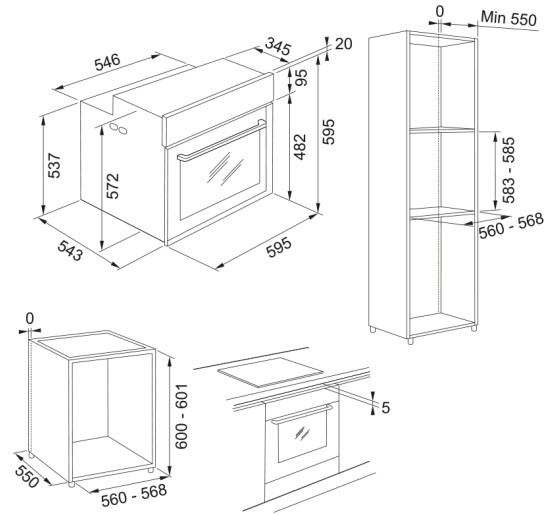

FMY 99 P XS CCC | 116.0658.667

73L 5 3.5 TFT 4 GI-FAM 470° C 17 15 CookAs-sist 607

595.0

564.0

595.0

3340.0

220 V

50