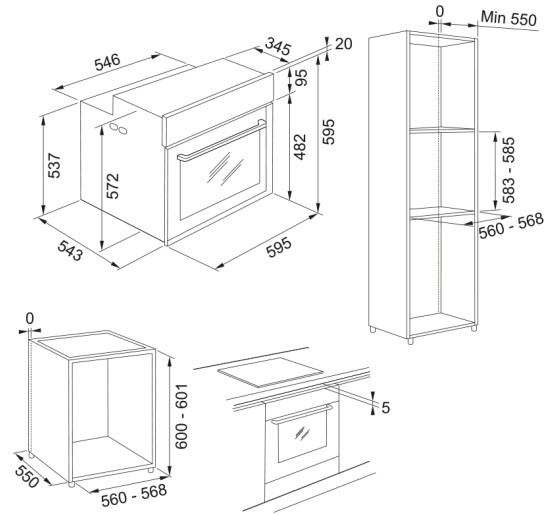

FMY 99 HS XS CCC | 116.0658.666

73L 5 3.5 TFT 31.5L 19 15 CookAs-sist 608

595.0

564.0

595.0

3340.0

220 V

50