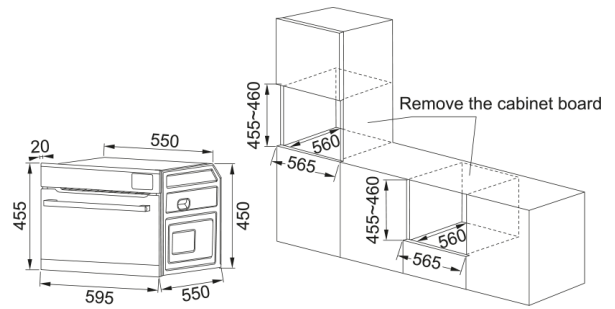

Oven Steam FDO6200BXP 50L 45CM | 116.0647.855

Oven Steam FDO6200BXP 50L 45CM

Product Information

Oven type	Electric
Type	Built-in
Color	Black

Dimensions

Depth Overall	455.0
Height overall	550.0

Energy specifications

Properties

Volume liter	50.0
Technical UI Type	Electronic
Timer	Minute minder
Type of time control	Electronic
Type of door hinges	Soft closing
Telescopic shelves	No
Cool door	yes