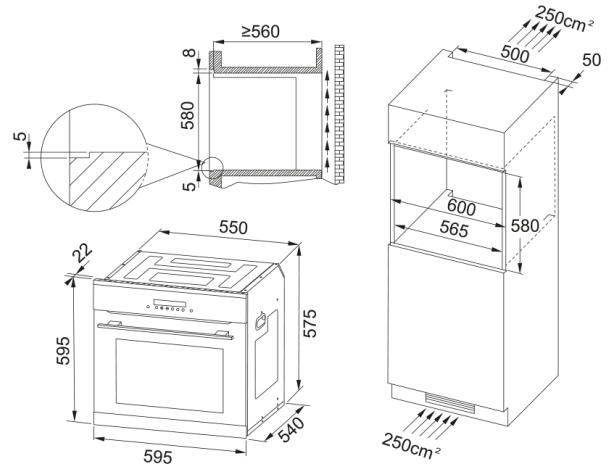

Oven FBO6200BXP 60CM | 116.0647.854

Oven FBO6200BXP 60CM

Product Information

Oven type	Electric
Type	Built-in
Color	Black

Dimensions

Depth Overall	595.0
Height overall	550.0

Energy specifications

Rated power	2400.0
Voltage	220 V
Frequency (Hz)	50

Product specifications

Cleaning	Standard
Steam	No
Energy efficiency class	A+
Color of handle	inox
Packaging Depth	665.0
Packaging Width	695.0

Product identification

Product brand	Franke
Product family	None

Properties

Volume liter	60.0
Technical UI Type	Electronic
Timer	Minute minder
Type of time control	Electronic
Type of door hinges	Soft closing
Telescopic shelves	No

.....
Cool door
.....

.....
Yes
.....