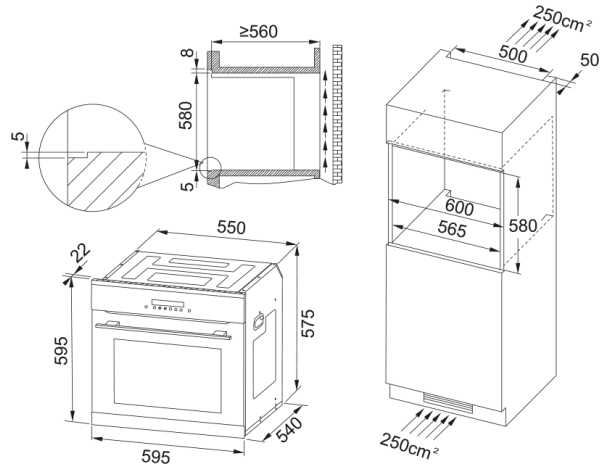

Oven FBO6200BXP 60CM | 116.0647.854

Oven FBO6200BXP 60CM

Product Information

Oven type	Electric
Type	Built-in
Color	Black

Dimensions

Depth Overall	595.0
Height overall	550.0

Energy specifications

Rated power	2400.0
Voltage	220 V
Frequency (Hz)	50

Product specifications

Cleaning	standard
Steam	No
Energy efficiency class	A+
Color of handle	inox
Packaging Depth	665.0
Packaging Width	695.0

Product identification

Product brand	FRANKE
Product family	None

Properties

Volume liter	60.0
Technical UI Type	Electronic
Timer	Minute minder
Type of time control	Electronic
Type of door hinges	Soft closing
Telescopic shelves	No

.....
Cool door

yes
.....