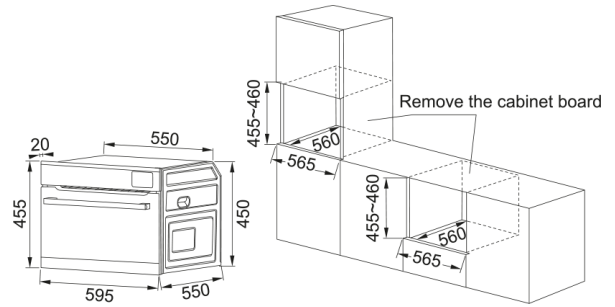

Steam Oven FBDK6200BX built-in Black | 116.0580.328

Steam Oven FBDK6200BX built-in Black

Product Information

Oven type	Electric
Type	Built-in
Color	Black

Dimensions

Depth Overall	550.0
Height overall	550.0

Energy specifications

Rated power	3100.0
Voltage	220 V
Frequency (Hz)	50

Product specifications

Cleaning	Standard
Steam	full steam
Energy efficiency class	A+++
Color of handle	inox
Packaging Depth	696.0
Packaging Height	545.0
Packaging Width	665.0

Product identification

Product brand	FRANKE
Product family	None
Model range	None

Properties

Volume liter	50.0
Technical UI Type	Electronic
Timer	Programmable
Type of time control	Electronic

Type of door hinges	Standard
Telescopic shelves	No