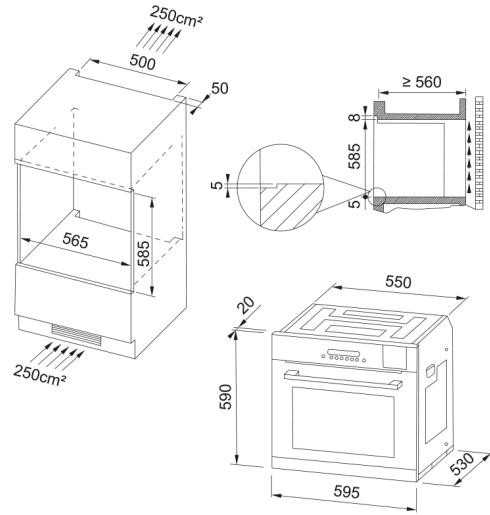

FBD6200BX | 116.0580.327

70L5LED 8 2 4 1 LED 3 LOW-E 1.25L

550.0

550.0

2900.0

220 V

50

FRANKE