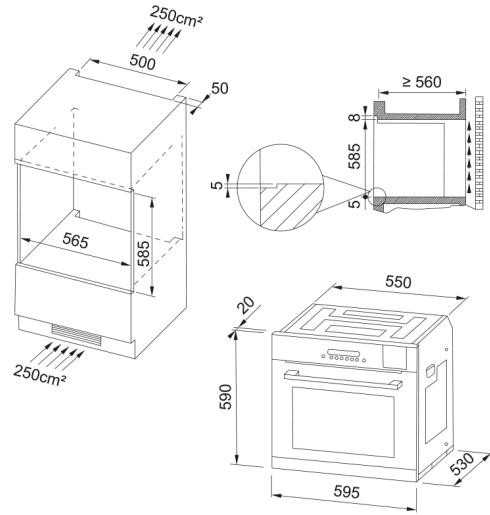

**FBD6200BX | 116.0580.327**

70L5LED 8 2 4 1 LED 3 LOW-E 1.25L

550.0

550.0

2900.0

220 V

50

FRANKE