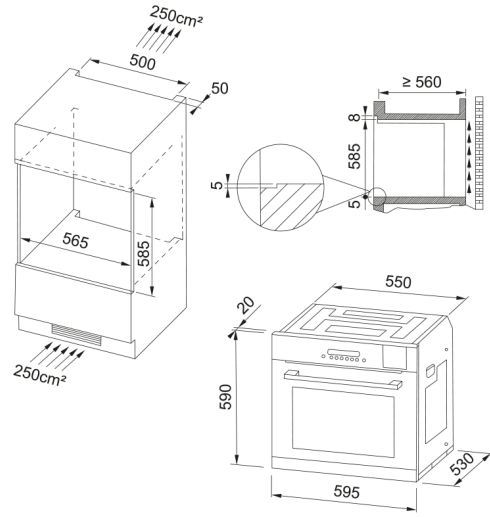

**FBD6200BX | 116.0580.327**

70L5LED 8 2 4 1 LED 3 LOW-E 1.25L

550.0

550.0

2900.0

220 V

50

FRANKE