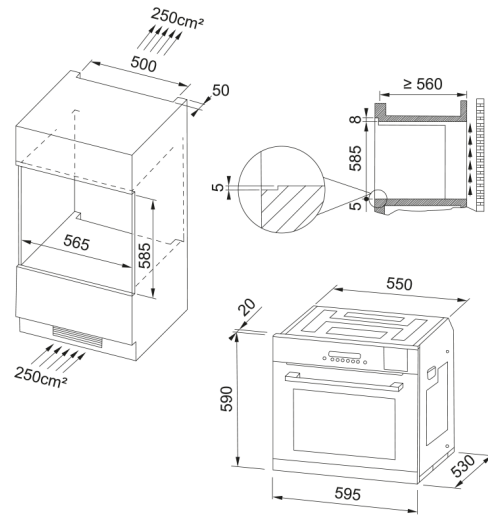

Steam Oven FBD6200BX with grill function | 116.0580.327

Steam Oven FBD6200BX with grill function

Product Information

Oven type	Electric
Type	Built-in
Color	Black

Dimensions

Depth Overall	550.0
Height overall	550.0

Properties

Volume liter	70.0
Technical UI Type	Electronic
Timer	Programmable
Type of time control	Electronic
Type of door hinges	Standard
Telescopic shelves	No
Cool door	no