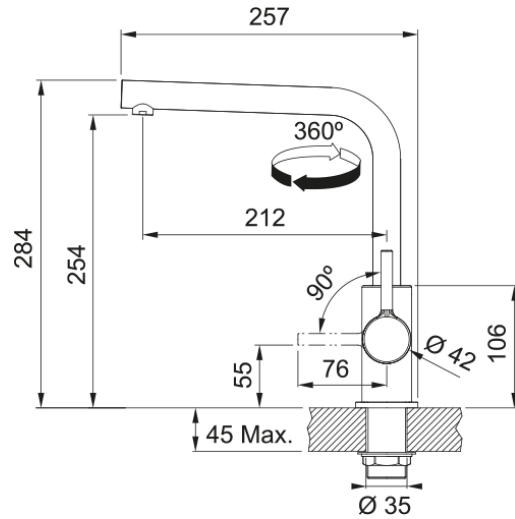

Tap Lina L swivel side HP ON CN | 115.0741.288

Tap Lina L swivel, side lever, high pressure, Onyx CN

Product Information

Spout version	L - spout
Color	Onyx
Type of material	Brass

Dimensions

Height overall	284.0
Tap hole diameter	35 mm
Cartridge dimension	35 mm

Installation

Fixation type	shank
Water supply hose connection	1/2"
Water supply hose length	450 mm

Product specifications

Pressure	High Pressure
Version	Swivel
Tap operation	side lever
Tap rotation	360°

Product identification