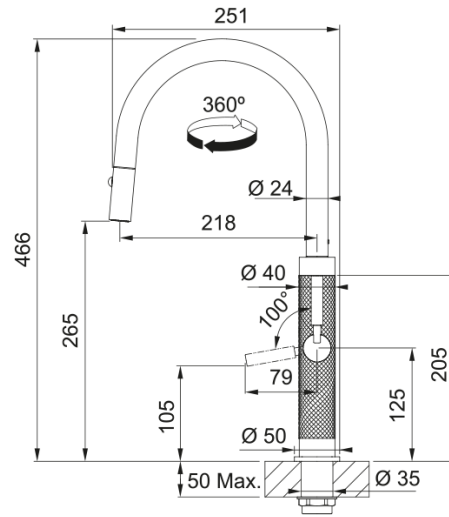

Tap Mythos Masterpiece PullDown HP GD CN | 115.0731.818

Tap Mythos Masterpiece, J-spout, Pull Down Spray, Side Lever, High Pressure, gold, CN

Product Information

Spout version	J - spout
Color	Gold
Type of material	Stainless steel 304
Flexible pullout hose material	Nylon black
Shower material	stainless steel

Dimensions

Height overall	466.0
Tap hole diameter	35 mm
Cartridge dimension	25 mm

Installation

Fixation type	shank
Water supply hose connection	1/2"
Water supply hose length	550 mm

Product specifications

Pressure	High Pressure
Version	Spray
Tap operation	side lever
Tap rotation	360°