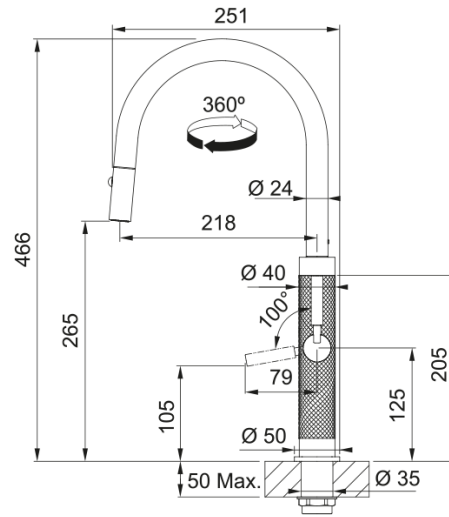

PVD Masterpiece PT994G | 115.0731.816

304 PVD

J

304

466.0

35 mm

25 mm

1/2"

550 mm

360°

FRANKE

Mythos

Mythos Masterpiece