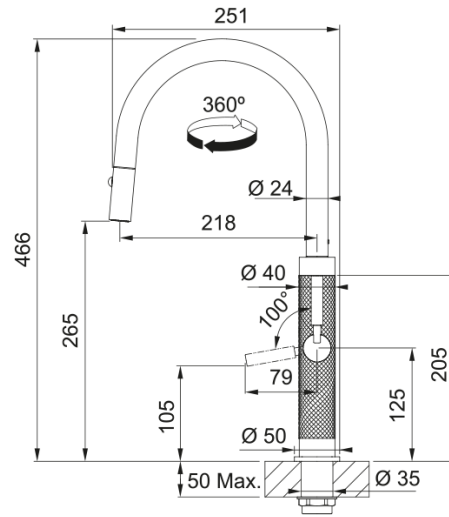

# PVD Masterpiece PT994G | 115.0731.816

304 PVD

J

304

35 mm

25 mm

466.0

1/2"

550 mm

360°

FRANKE

Mythos

Mythos Masterpiece