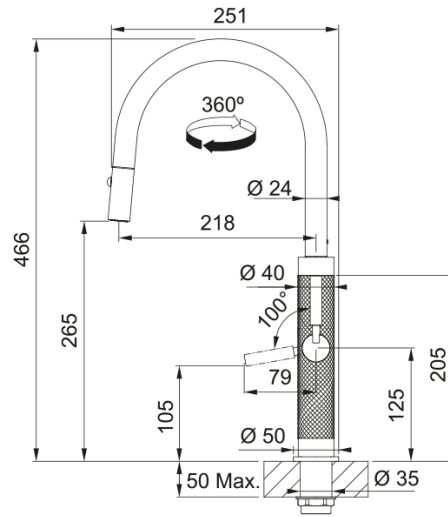

**PVD Masterpiece PT994G | 115.0731.816**

304 PVD

J

304

35 mm

25 mm

466.0

1/2"

550 mm

360°

FRANKE

Mythos

Mythos Masterpiece