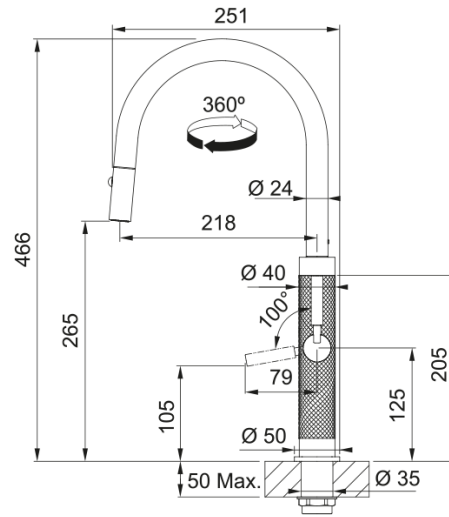

Tap Mythos Masterpiece PullDown HP AN CN | 115.0731.816

Tap Mythos Masterpiece, J-spout, Pull Down Spray, Side Lever, High Pressure, anthracite, CN

Product Information

Spout version	J - spout
Color	Anthracite
Type of material	Stainless steel 304
Flexible pullout hose material	Nylon black
Shower material	stainless steel

Dimensions

Height overall	466.0
Tap hole diameter	35 mm
Cartridge dimension	25 mm

Installation

Fixation type	shank
Water supply hose connection	1/2"
Water supply hose length	550 mm

Product specifications

Pressure	High Pressure
Version	Spray
Tap operation	side lever
Tap rotation	360°