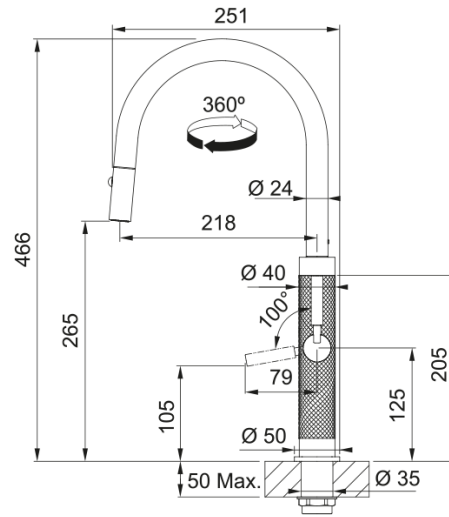

# Tap Mythos Masterpiece PullDown HP AN CN | 115.0731.816

Tap Mythos Masterpiece, J-spout, Pull Down Spray, Side Lever, High Pressure, anthracite, CN

## Dimensions

Tap hole diameter	35 mm
Cartridge dimension	25 mm
Height overall	466.0

## Installation

Fixation type	shank
Water supply hose connection	1/2"
Water supply hose length	550 mm

## Product specifications

Pressure	High Pressure
Version	Spray
Tap operation	side lever
Tap rotation	360°