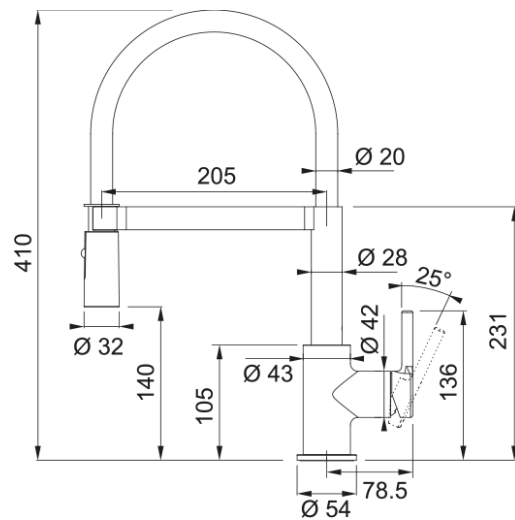

Lina Semi-Pro Chrome/ Black Mixer | 115.0728.311

Tap Lina Semi pro dual jet HP MB CN

Product Information

Spout version	S - semi-professional
Color	matte black
Type of material	Brass
Flexible pullout hose material	Silicon black
Shower material	ABS plastic

Dimensions

Height overall	410.0
Tap hole diameter	35 mm
Cartridge dimension	35 mm

Installation

Fixation type	shank
Water supply hose connection	1/2"
Water supply hose length	450 mm

Product specifications

Pressure	High Pressure
Version	Spray
Tap operation	side lever
Tap rotation	360°