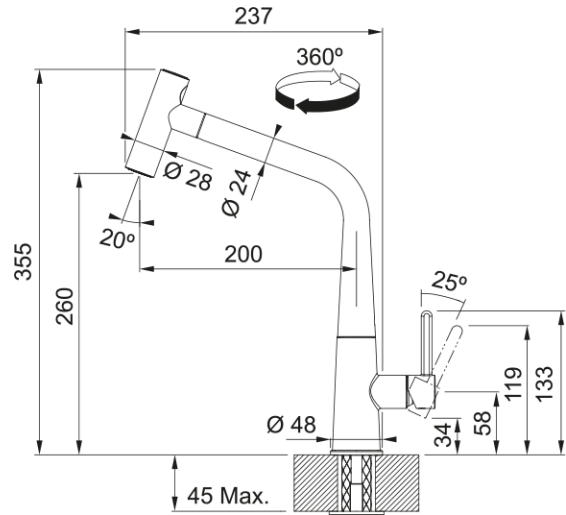

Tap Icon Pull Out Shower Side HP MB CN | 115.0715.020

Tap Icon Pull Out, Shower, Side Lever, High Pressure, Matte Black, CN

Product Information

| | |
|--------------------------------|-------------|
| Spout version | L - spout |
| Color | Matte black |
| Type of material | Brass |
| Flexible pullout hose material | Nylon black |
| Shower material | brass |

Dimensions

| | |
|---------------------|-------|
| Height overall | 355.0 |
| Tap hole diameter | 35 mm |
| Cartridge dimension | 25 mm |

Installation

| | |
|------------------------------|--------|
| Fixation type | shank |
| Water supply hose connection | 1/2" |
| Water supply hose length | 450 mm |

Product specifications

| | |
|---------------|---------------|
| Pressure | High Pressure |
| Version | Spray |
| Tap operation | side lever |
| Tap rotation | 360° |

Product identification

| | |
|----------------|--------|
| Product brand | FRANKE |
| Product family | Mythos |
| Model range | Icon |