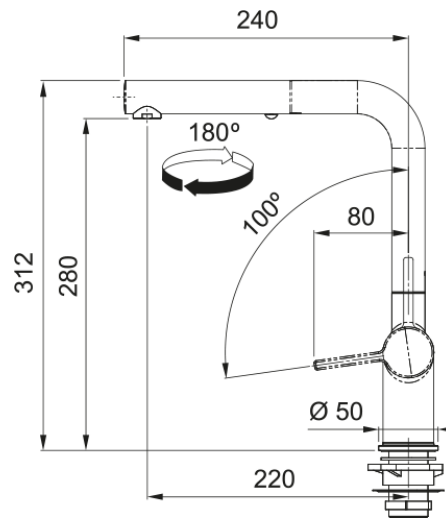

Tap Active L pull out spray HP ST CN | 115.0713.328

Tap Active L pull out spray, high pressure stone grey CN

Product Information

Spout version	L - spout
Color	stone grey
Type of material	Brass
Flexible pullout hose material	Nylon grey
Shower material	brass

Dimensions

Height overall	312.0
Tap hole diameter	35 mm
Cartridge dimension	35 mm

Installation

Fixation type	shank
Water supply hose connection	1/2"
Water supply hose length	450 mm

Product specifications

Pressure	High Pressure
Version	Spray
Tap operation	side lever
Tap rotation	180°