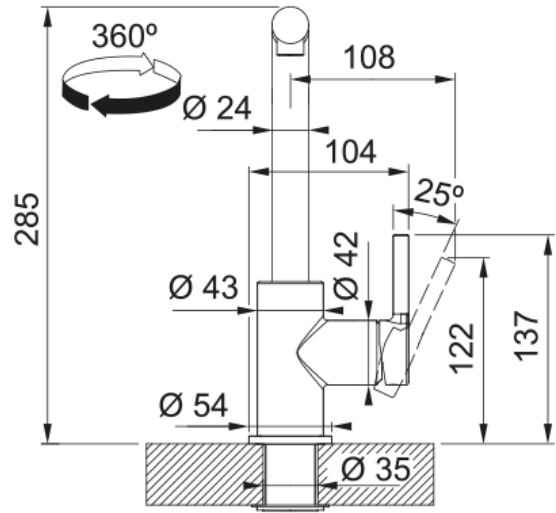

# Tap Lina L pullout nozzle side HP CHR CN | 115.0703.326

Tap Lina L pull out nozzle side HP CHR CN

## Product Information

Spout version	L - spout
Color	Chrome
Type of material	Brass
Flexible pullout hose material	Nylon grey
Shower material	stainless steel

## Dimensions

Tap hole diameter	35 mm
Cartridge dimension	35 mm
Height overall	274.0

## Installation

Fixation type	shank
Water supply hose connection	1/2"
Water supply hose length	450 mm