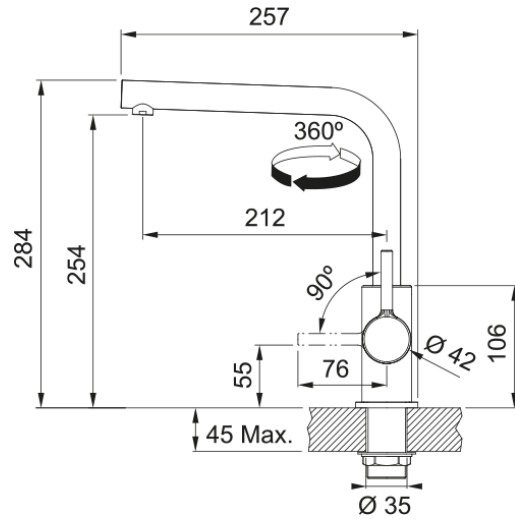

Tap Lina L swivel side HP DS CN | 115.0703.325

Tap Lina L swivel side HP Decor Steel CN

Product Information

Spout version L - spout

Color Decor steel

Type of material Brass

Dimensions

Tap hole diameter 35 mm

Cartridge dimension 35 mm

Height overall 284.0

Installation

Fixation type shank

Water supply hose connection 1/2"

Water supply hose length 450 mm

Product specifications

Pressure High Pressure

Version Swivel

Tap operation side lever

Tap rotation 360°

Product identification

Product brand FRANKE

Product family Smart

Model range Lina

Properties