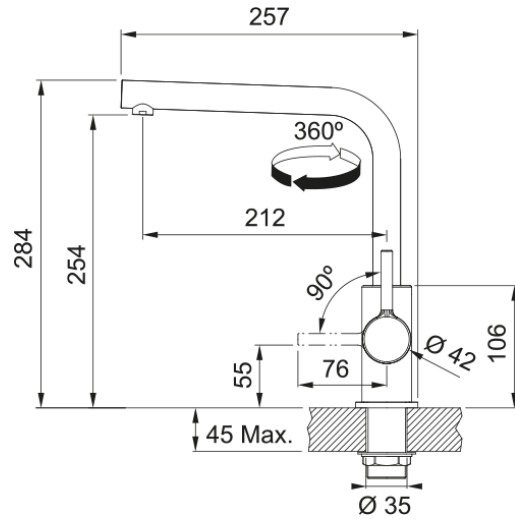

Tap Lina L swivel side HP CHR CN | 115.0703.322

Tap Lina L swivel side HP CHR CN

Product Information

| | |
|------------------|-----------|
| Spout version | L - spout |
| Color | Chrome |
| Type of material | Brass |

Dimensions

| | |
|---------------------|-------|
| Height overall | 284.0 |
| Tap hole diameter | 35 mm |
| Cartridge dimension | 35 mm |

Installation

| | |
|------------------------------|--------|
| Fixation type | shank |
| Water supply hose connection | 1/2" |
| Water supply hose length | 450 mm |

Product specifications

| | |
|---------------|---------------|
| Pressure | High Pressure |
| Version | Swivel |
| Tap operation | side lever |
| Tap rotation | 360° |

Product identification

| | |
|----------------|--------|
| Product brand | FRANKE |
| Product family | Smart |
| Model range | Lina |