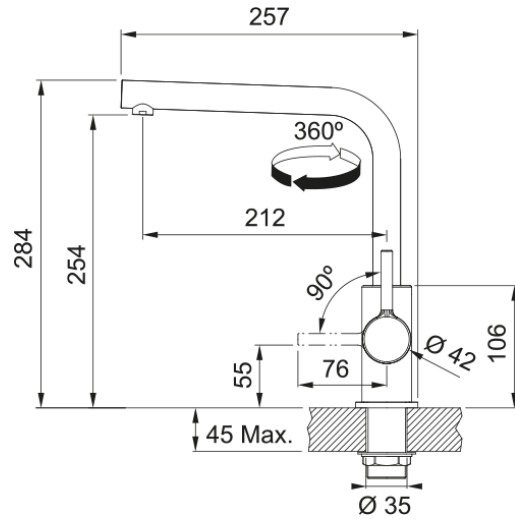

Tap Lina L swivel side HP CHR CN | 115.0703.322

Tap Lina L swivel side HP CHR CN

Product Information

Spout version	L - spout
Color	Chrome
Type of material	Brass

Dimensions

Height overall	284.0
Tap hole diameter	35 mm
Cartridge dimension	35 mm

Installation

Fixation type	shank
Water supply hose connection	1/2"
Water supply hose length	450 mm

Product specifications

Pressure	High Pressure
Version	Swivel
Tap operation	side lever
Tap rotation	360°

Product identification