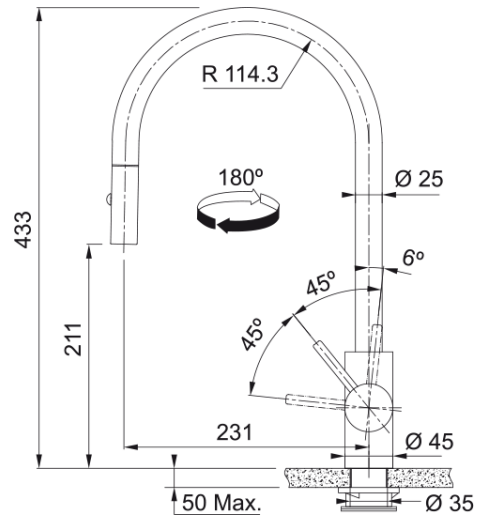

Eos Neo CT136S, | 115.0684.985

304

J
304
433.0
35 mm
35 mm
3/8"
450 mm
180°
FRANKE
Maris
Eos Neo