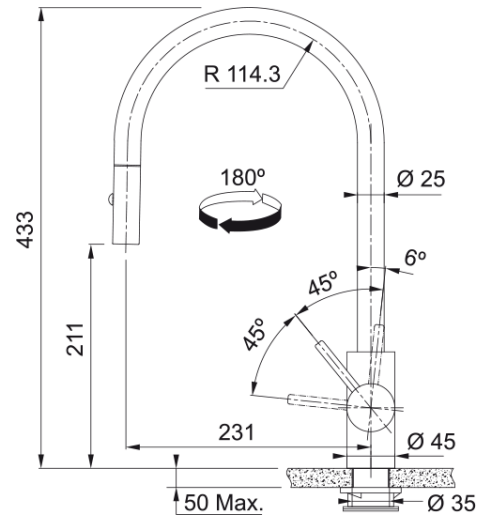

Tap Eos Neo Pull Out Spray Side HP SS CN | 115.0684.985

Tap Eos Neo Pull Out Spray Side HP SS CN

Product Information

Spout version	J - spout
Color	Stainless Steel
Type of material	Stainless steel 304
Flexible pullout hose material	Nylon black
Shower material	stainless steel

Dimensions

Height overall	433.0
Tap hole diameter	35 mm
Cartridge dimension	35 mm

Installation

Fixation type	shank
Water supply hose connection	3/8"
Water supply hose length	450 mm

Product specifications

Pressure	High Pressure
Version	Spray
Tap operation	side lever
Tap rotation	180°