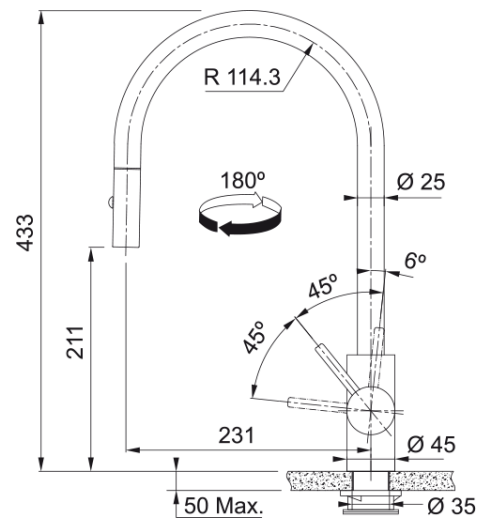

Tap Eos Neo Pull Out Spray Side HP SS CN | 115.0684.985

Tap Eos Neo Pull Out Spray Side HP SS CN

Product Information

Spout version	J - spout
Color	Stainless Steel
Type of material	Stainless steel 304
Flexible pullout hose material	Nylon black
Shower material	stainless steel

Dimensions

Height overall	433.0
Tap hole diameter	35 mm
Cartridge dimension	35 mm

Installation

Fixation type	shank
Water supply hose connection	3/8"
Water supply hose length	450 mm

Product specifications

Pressure	High Pressure
Version	Spray
Tap operation	side lever
Tap rotation	180°