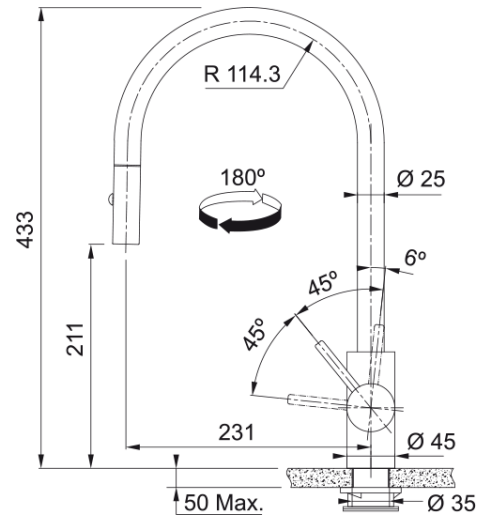

# Tap Eos Neo Pull Out Spray Side HP SS CN | 115.0684.985

Tap Eos Neo Pull Out Spray Side HP SS CN

## Dimensions

Tap hole diameter	35 mm
Cartridge dimension	35 mm
Height overall	433.0

## Installation

Fixation type	shank
Water supply hose connection	3/8"
Water supply hose length	450 mm

## Product specifications

Pressure	High Pressure
Version	Spray
Tap operation	side lever
Tap rotation	180°