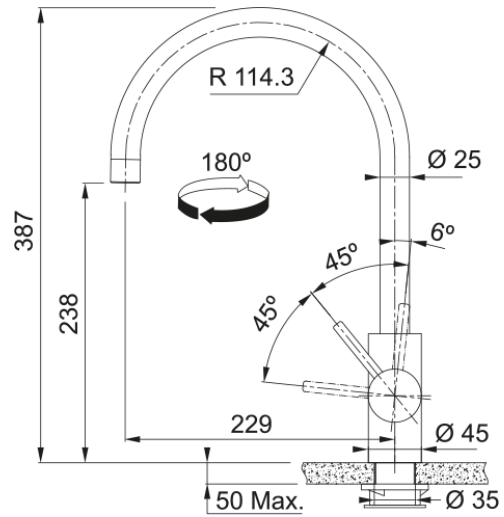

Tap Eos Neo Swivel Side HP SS CN | 115.0684.984

Tap Eos Neo Swivel Side HP SS CN

Product Information

Spout version	J - spout
Color	Stainless steel
Type of material	Stainless steel 304

Dimensions

Tap hole diameter	35 mm
Cartridge dimension	35 mm
Height overall	387.0

Installation

Fixation type	shank
Water supply hose connection	3/8"
Water supply hose length	450 mm

Product specifications

Pressure	High Pressure
Version	Swivel
Tap operation	side lever
Tap rotation	180°

Product identification