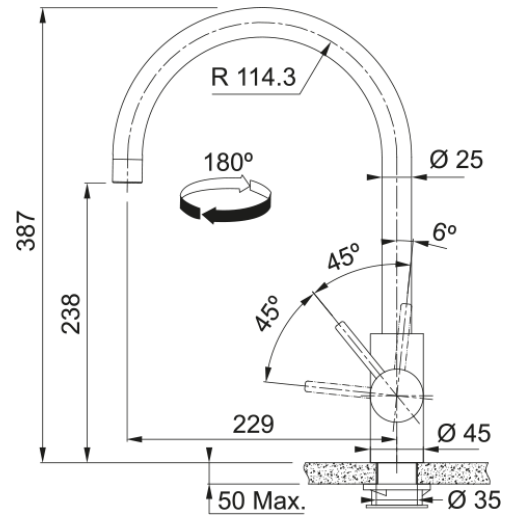

Tap Eos Neo Swivel Side HP SS CN | 115.0684.984

Tap Eos Neo Swivel Side HP SS CN

Product Information

Spout version	J - spout
Color	Stainless Steel
Type of material	Stainless steel 304

Dimensions

Height overall	387.0
Tap hole diameter	35 mm
Cartridge dimension	35 mm

Installation

Fixation type	shank
Water supply hose connection	3/8"
Water supply hose length	450 mm

Product specifications

Pressure	High Pressure
Version	Swivel
Tap operation	side lever
Tap rotation	180°

Product identification