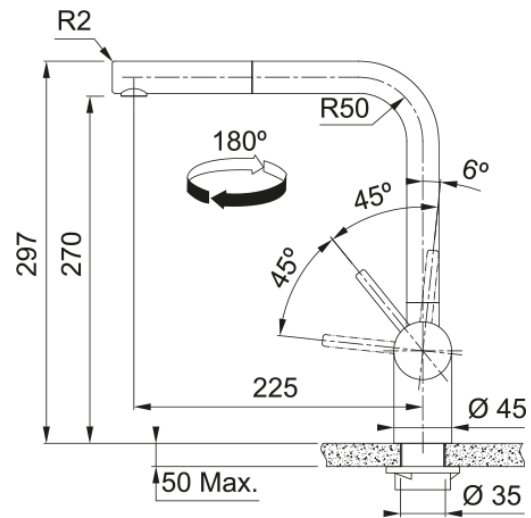

Tap Atlas Neo Nozzle Side HP Gold CN | 115.0667.607

Tap, Atlas Nozzle, side lever, high pressure, Gold, Chinese label

Product Information

Spout version	L - spout
Color	gold
Type of material	Stainless steel 304
Flexible pullout hose material	Nylon grey
Shower material	stainless steel

Dimensions

Height overall	297.0
Tap hole diameter	35 mm
Cartridge dimension	35 mm

Installation

Fixation type	shank
Water supply hose connection	1/2"
Water supply hose length	450 mm

Product specifications

Pressure	High Pressure
Version	Pull out
Tap operation	side lever
Tap rotation	180°