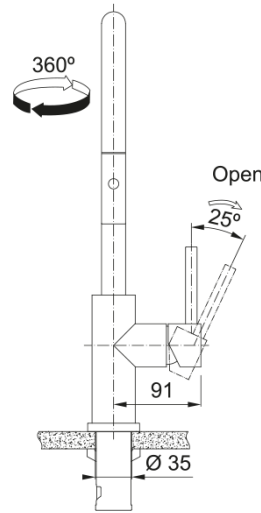

Tap Eos Spray side HP ON China | 115.0663.934

Tap, Eos Spray, side lever, High Pressure, Onyx Color, Stainless Steel with Fast in system, China market

Product Information

Spout version	J - spout
Color	Onyx
Type of material	Stainless steel 304
Flexible pullout hose material	Nylon grey
Shower material	stainless steel

Dimensions

Height overall	540.0
Tap hole diameter	35 mm
Cartridge dimension	35 mm

Installation

Fixation type	shank
Water supply hose connection	1/2"
Water supply hose length	450 mm

Product specifications

Pressure	High Pressure
Version	Spray
Tap operation	side lever
Tap rotation	360°