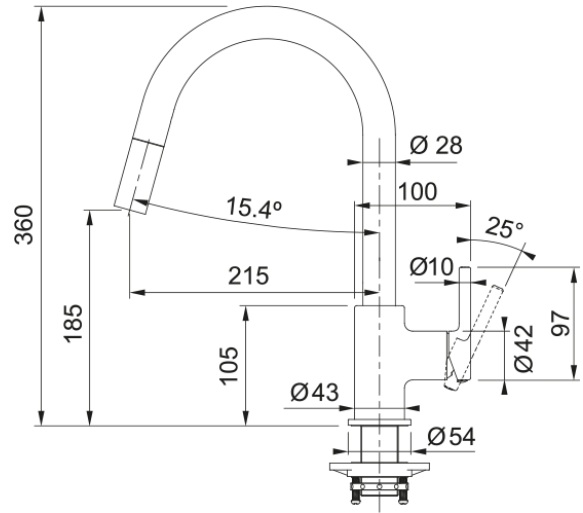

Lina CT933G, | 115.0639.999

36020%

J

360.0

35 mm

35 mm

3/8"

450 mm

150°

FRANKE

Smart

Lina