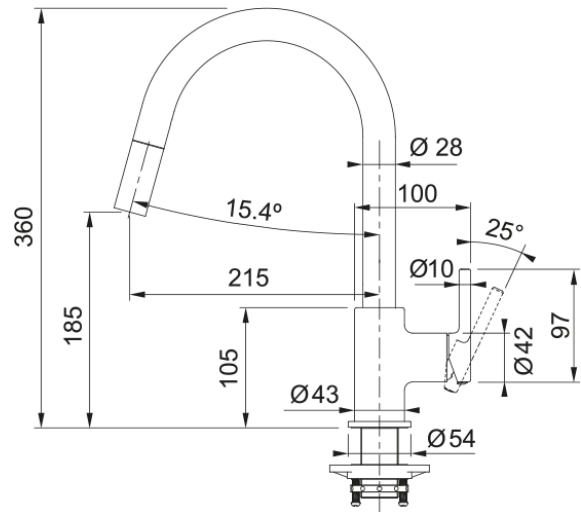

# Tap Lina Pull Out Nozzle Side HP ON CN | 115.0639.999

Tap Lina Pull Out Nozzle Side Lever HP Onyx CN

## Dimensions

Tap hole diameter	35 mm
Cartridge dimension	35 mm
Height overall	360.0

## Installation

Fixation type	shank
Water supply hose connection	3/8"
Water supply hose length	450 mm

## Product specifications

Pressure	High Pressure
Version	Pull out
Tap operation	side lever
Tap rotation	150°