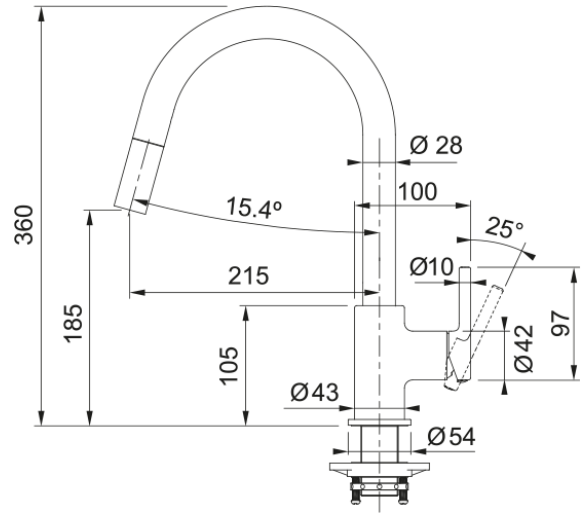

# Tap Lina Pull Out Nozzle Side HP ON CN | 115.0639.999

Tap Lina Pull Out Nozzle Side Lever HP Onyx CN

## Dimensions

Height overall	360.0
Tap hole diameter	35 mm
Cartridge dimension	35 mm

## Installation

Fixation type	shank
Water supply hose connection	3/8"
Water supply hose length	450 mm

## Product specifications

Pressure	High Pressure
Version	Pull out
Tap operation	side lever
Tap rotation	150°