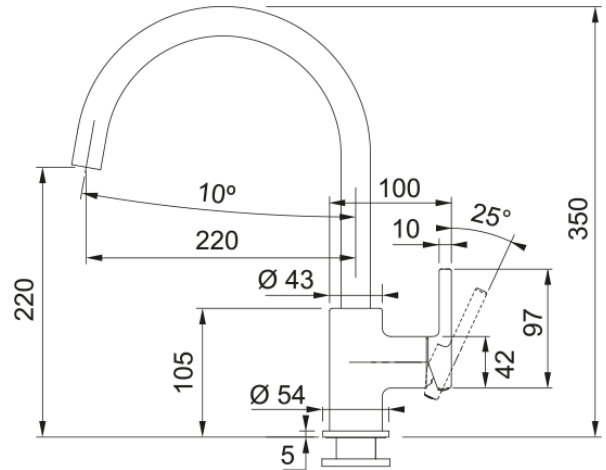

Lina CT9020G, | 115.0639.996

36020%

J

350.0

35 mm

35 mm

3/8"

450 mm

360°

FRANKE

Smart

Lina