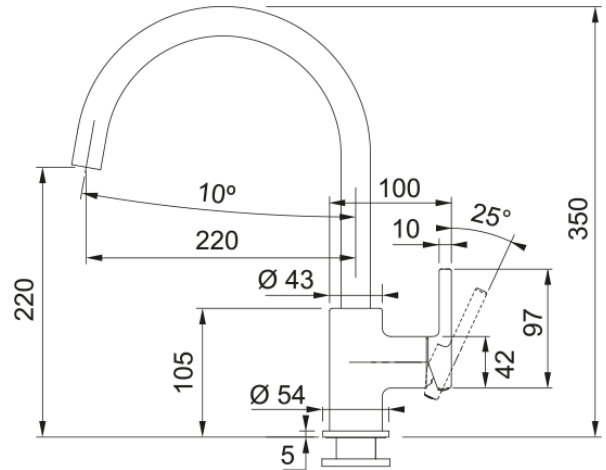

Tap Lina XL Swivel Side HP ON CN | 115.0639.996

Tap Lina XL Swivel Spout Side Lever HP Onyx CN

Product Information

Spout version	J - spout
Color	Onyx
Type of material	Brass

Dimensions

Height overall	350.0
Tap hole diameter	35 mm
Cartridge dimension	35 mm

Installation

Fixation type	shank
Water supply hose connection	3/8"
Water supply hose length	450 mm

Product specifications

Pressure	High Pressure
Version	Swivel
Tap operation	side lever
Tap rotation	360°

Product identification