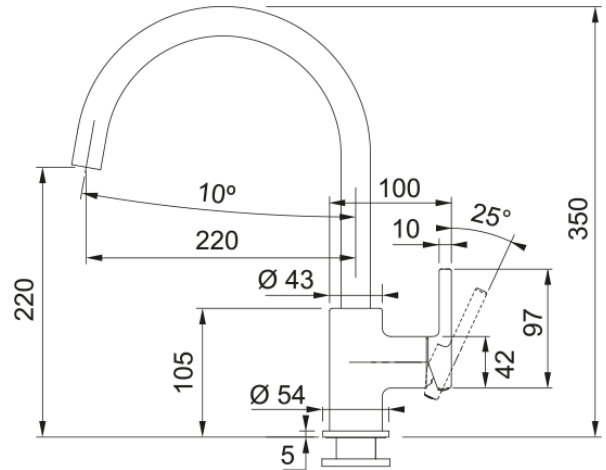

Tap Lina XL Swivel Side HP ON CN | 115.0639.996

Tap Lina XL Swivel Spout Side Lever HP Onyx CN

Product Information

Spout version J - spout

Color Onyx

Type of material Brass

Dimensions

Tap hole diameter 35 mm

Cartridge dimension 35 mm

Height overall 350.0

Installation

Fixation type shank

Water supply hose connection 3/8"

Water supply hose length 450 mm

Product specifications

Pressure High Pressure

Version Swivel

Tap operation side lever

Tap rotation 360°

Product identification

Product brand FRANKE

Product family Smart

Model range Lina

Properties