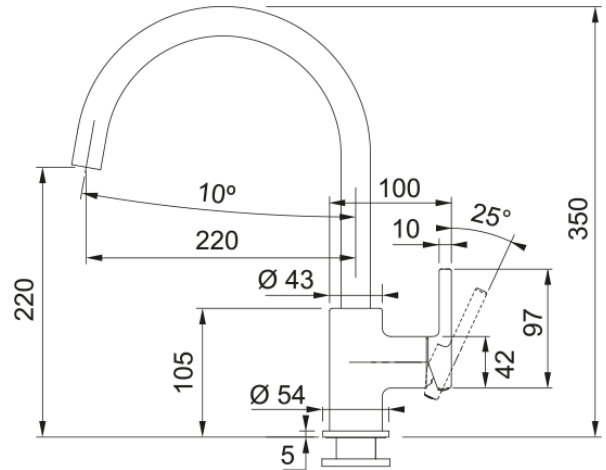

Tap Lina XL Swivel Side HP ON CN | 115.0639.996

Tap Lina XL Swivel Spout Side Lever HP Onyx CN

Product Information

| | |
|------------------|-----------|
| Spout version | J - spout |
| Color | Onyx |
| Type of material | Brass |

Dimensions

| | |
|---------------------|-------|
| Height overall | 350.0 |
| Tap hole diameter | 35 mm |
| Cartridge dimension | 35 mm |

Installation

| | |
|------------------------------|--------|
| Fixation type | shank |
| Water supply hose connection | 3/8" |
| Water supply hose length | 450 mm |

Product specifications

| | |
|---------------|---------------|
| Pressure | High Pressure |
| Version | Swivel |
| Tap operation | side lever |
| Tap rotation | 360° |

Product identification

| | |
|----------------|--------|
| Product brand | FRANKE |
| Product family | Smart |
| Model range | Lina |