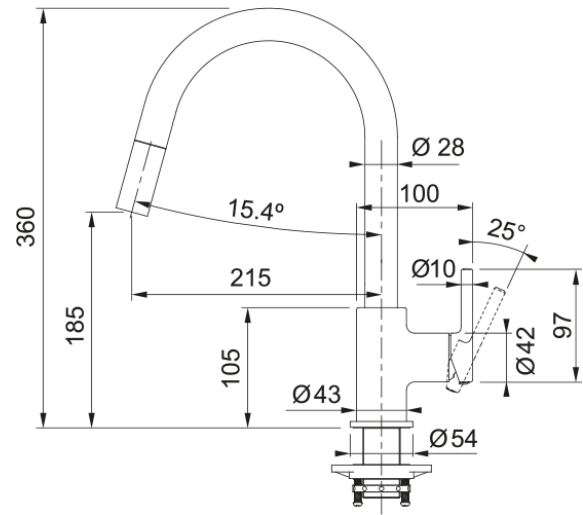

Tap Lina Pull Out Nozzle Side HP ST CN | 115.0635.352

Tap Lina Pull Out Nozzle Side Lever HP Stone Grey CN

Product Information

Spout version	J - spout
Color	Stone grey
Type of material	Brass
Flexible pullout hose material	Nylon black
Shower material	ABS plastic

Dimensions

Tap hole diameter	35 mm
Cartridge dimension	35 mm
Height overall	360.0

Installation

Fixation type	shank
Water supply hose connection	3/8"
Water supply hose length	450 mm

Product specifications

Pressure	High Pressure
Version	Pull out
Tap operation	side lever
Tap rotation	150°