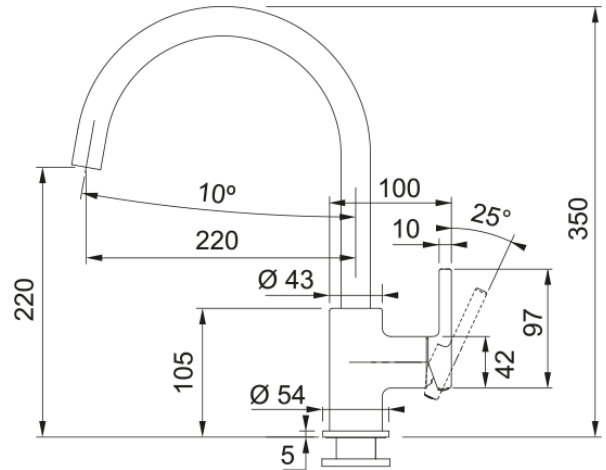

Tap Lina XL Swivel Side HP CHR CN | 115.0635.333

Tap Lina XL Swivel Spout Side Lever HP Chrome CN

Product Information

Spout version	J - spout
Color	Chrome
Type of material	Brass

Dimensions

Height overall	360.0
Tap hole diameter	35 mm
Cartridge dimension	35 mm

Installation

Fixation type	shank
Water supply hose connection	3/8"
Water supply hose length	450 mm

Product specifications

Pressure	High Pressure
Version	Swivel
Tap operation	side lever
Tap rotation	360°

Product identification