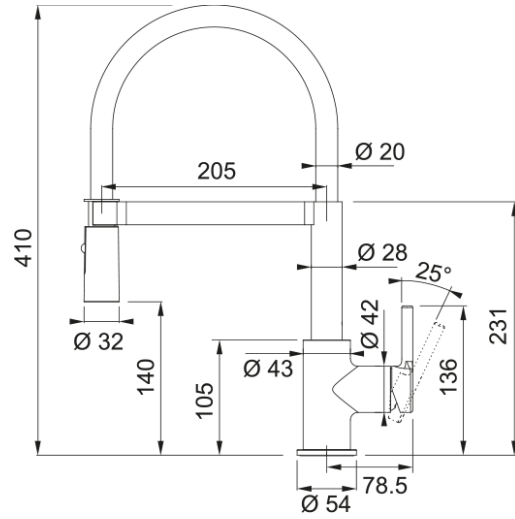

Lina CT995C, | 115.0635.332

36020%

S-

400.0

35 mm

35 mm

3/8"

450 mm

360°

FRANKE

Smart

Lina