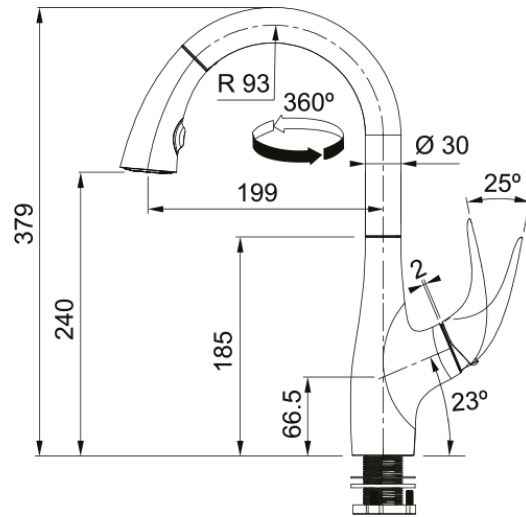

Tap Bell Neo pull down Spray side satin | 115.0564.122

Tap Bell Neo pull down Spray side satin anti-fingerprint painting

Product Information

Spout version	J - spout
Color	Decor steel
Type of material	Brass
Flexible pullout hose material	Textile
Shower material	ABS plastic

Dimensions

Height overall	379.0
Tap hole diameter	35 mm
Cartridge dimension	25 mm

Installation

Fixation type	shank
Water supply hose connection	1/2"
Water supply hose length	400 mm

Product specifications

Pressure	High Pressure
Version	Spray
Tap operation	side lever
Tap rotation	360°