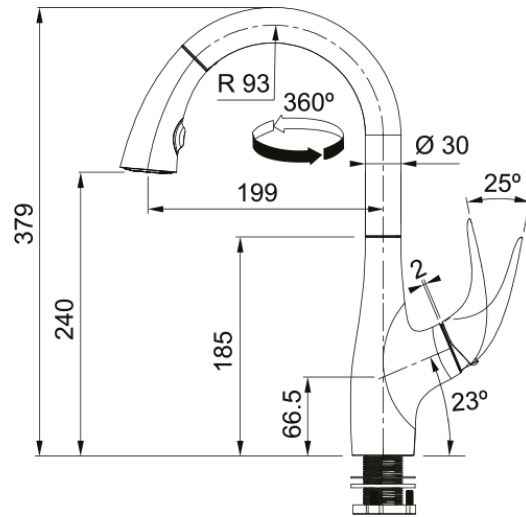

# Tap Bell Neo pull down Spray side CHR | 115.0564.099

Tap Bell Neo pull down spray, side lever, chrome

## Product Information

Spout version	J - spout
Color	Chrome
Type of material	Brass
Flexible pullout hose material	Textile
Shower material	ABS plastic

## Dimensions

Height overall	379.0
Tap hole diameter	35 mm
Cartridge dimension	25 mm

## Installation

Fixation type	shank
Water supply hose connection	1/2"
Water supply hose length	400 mm