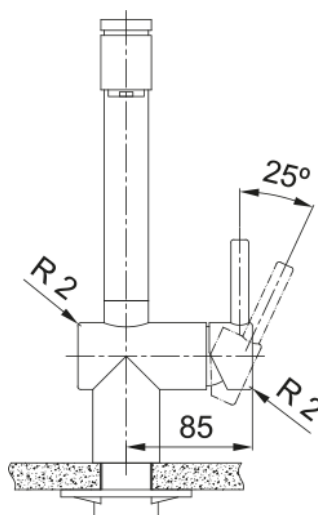

Tap Atlas Neo Spray Side HP with Jet | 115.0560.513

Tap Atlas Neo Spray Side HP with Jet Shower SS FPK

Product Information

Spout version	L - spout
Color	Stainless Steel
Type of material	Stainless steel 304
Flexible pullout hose material	Nylon grey
Shower material	stainless steel

Dimensions

Height overall	299.0
Tap hole diameter	35 mm
Cartridge dimension	35 mm

Installation

Fixation type	shank
Water supply hose connection	3/8"
Water supply hose length	450 mm

Product specifications

Pressure	High Pressure
Version	Spray
Tap operation	side lever
Tap rotation	180°