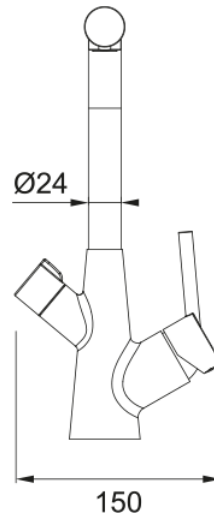

Tap Athos Spout Side HP CHR | 115.0507.262

Tap Athos, High Pressure, Chrome, Side Lever, Spout

Product Information

Spout version	L - spout
Color	Chrome
Type of material	Brass

Dimensions

Height overall	319.0
Tap hole diameter	35 mm
Cartridge dimension	35 mm

Installation

Fixation type	shank
Water supply hose connection	1/2"
Water supply hose length	350 mm

Product specifications

Pressure	High Pressure
Version	Swivel
Tap operation	side lever
Tap rotation	360°

Product identification