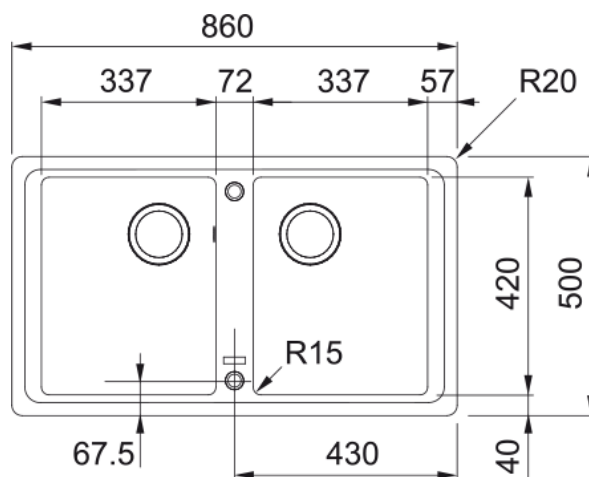

# BFG 620 3 1/2" WWK REV WOF MStonegrey | 114.0542.588

BFG 620 860x500mm, reversible, stone grey, 3 1/2", with overflow, with waste kit, Franke Brandwith soft pipe

## Dimensions

External size: right to left	860.0
External size: front to back	500.0
Bowl 1 size: right to left	337.0
Bowl 1 size: front to back	420.0
Bowl 1: depth	200.0
Bowl 2 size: right to left	337.0
Bowl 2 size: front to back	420.0
Bowl 2: depth	200.0
Cutout inset: right to left	840.0
Cutout inset: front to back	480.0

## Installation

Minimum cabinet size	80 cm
----------------------	-------