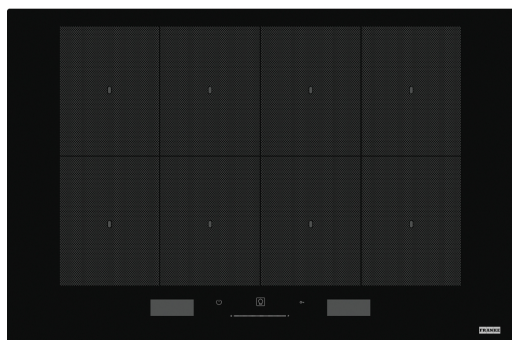

Hob induction FMY 808 I FP BK CCC | 108.0658.668

Hob induction FMY 808 I FP BK CCC

Product Information

Type	Electric
Technology	Induction vitroceramic
Color	Black
Finish	Glass
Power limitation	yes

Dimensions

Commercial dimension	77
Width overall	770.0
Packaging Depth	600.0
Packaging Width	860.0

Energy specifications

MAX booster nominal power (W)	1800.0
Total power (kW)	7.4
Voltage	220-240 V
Frequency (Hz)	50-60

Product specifications

Installation type hob	Standard&flush
Bridge zone	No
Flexi zone	No
Safety lock	Yes
Cookassist	Beverages
Cookassist	Boiling
Cookassist	Cheese (Boiling)
Cookassist	Cheese (Grilling)
Cookassist	Cheese (Pan frying)
Cookassist	Custom
Cookassist	Desserts