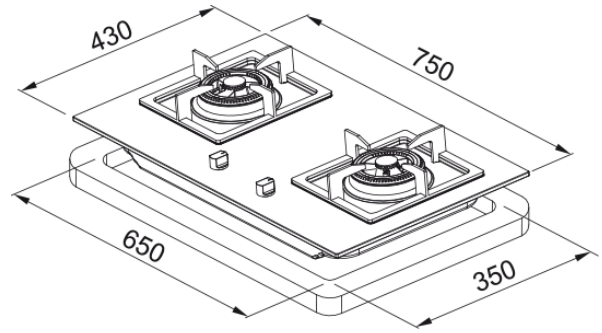

Gas hob JZT-FG7222 Black glass 2 burner | 106.0531.004

Gas hob JZT-FG7222 Black glass 2 burner NG

Product Information

Type	Gas
Technology	Gas on glass
Color	Black
Finish	Glass / SS
Power limitation	no

Dimensions

Commercial dimension	Special
Cutout Depth	650.0
Cutout width	350.0
Packaging Depth	800.0
Packaging Width	480.0

Energy specifications

Total power (kW)	9.0
Voltage	220 V
Frequency (Hz)	50

Product specifications

Type of burner middle left	Double crown
Type of burner middle right	Double crown
User interface	Knobs
Timer	No