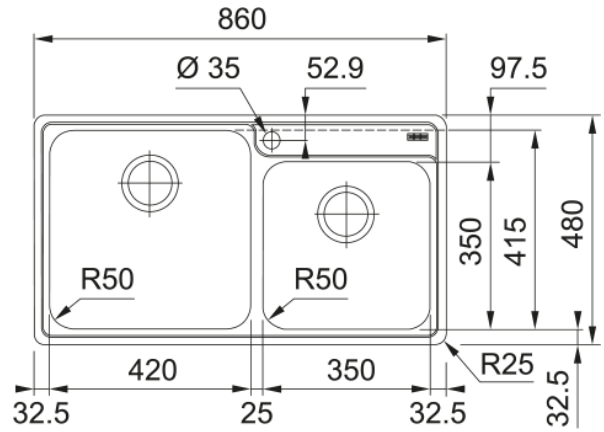

Bell BCT 620-42 | 101.0562.380

304 R50

2

Microtexture

860.0

480.0

1 420.0

1 415.0

1 200.0

2 350.0

2 350.0

2 180.0

836.0

456.0

90 cm

3 1/2"