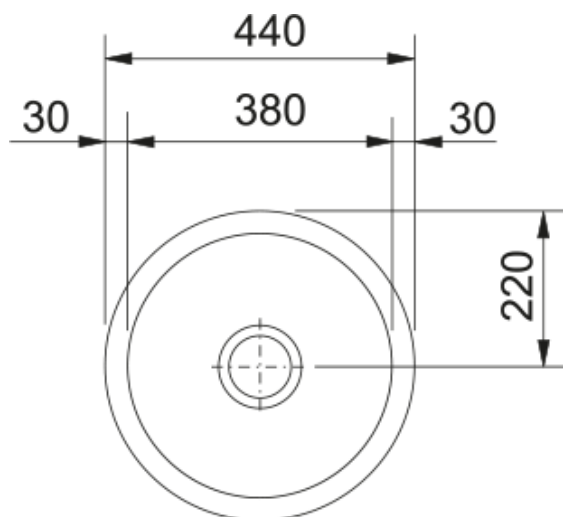

# LUX 610 3 1/2" WWK ND OFS NTH NDH | 101.0041.818

LUX 610, 440x440mm, no drainer, stainless steel brushed with basket strainer waste twist control 3 1/2" and cut out template and carton and plastic colander and clips

## Dimensions

External size: right to left	440.0
External size: front to back	440.0
Bowl 1 size: right to left	380.0
Bowl 1 size: front to back	380.0
Bowl 1: depth	190.0
Cutout inset: right to left	426.0
Cutout inset: front to back	426.0

## Product specifications

Installation type	Inset
Waste outlet	3 1/2"
Position of drainer	No drainer