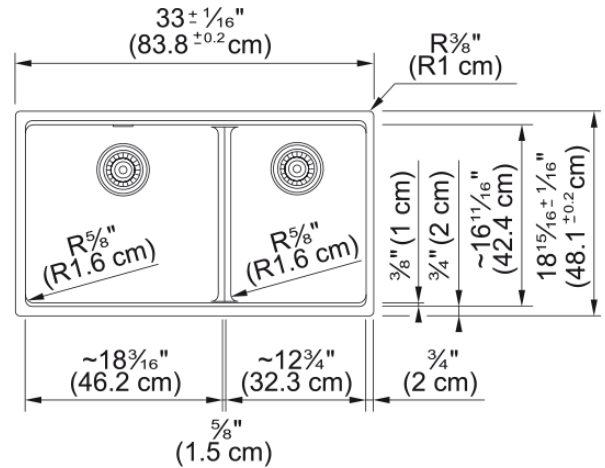

# Maris Undermount Sink-MAG1601812LD-SLG-S | 125.0713.123

33.0-in. x 18.94-in. Undermount Fraganite Double Bowl Low-Divide Kitchen Sink in Slate Grey. Maris sinks are equipped with deep capacity bowls. The double bowl design allows you to multi-task with ease, while the low divide creates a larger single bowl perfect for cleaning oversized cookware and bakeware. With our easy-to-use integrated ledge system, you'll accomplish more with your sink while making the most of your surrounding counter space. The rear drain maximizes the usable surface of the bowl and creates extra cabinet space beneath the sink. Maris Fraganite sinks are scratch-resistant, fade-resistant, and impact resistant and will retain their new appearance for years. Sink strainer assembly included.

## Product Dimensions

Length (right to left)	32.992
Width (front to back)	18.937
Large bowl size: right to left	18.15
Large bowl size: front to back	16.614
Large bowl: depth	9.488
Small bowl size: right to left	12.756
Small bowl size: front to back	16.614
Small bowl: depth	9.488

## Installation

Minimum cabinet size	36"
----------------------	-----