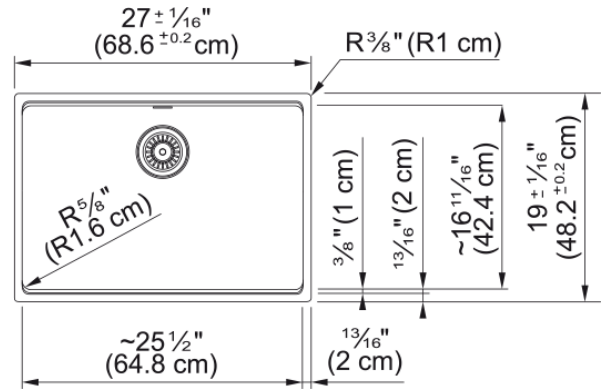

Maris Undermount Sink - MAG11025-CHA-S | 125.0687.162

27.0-in. x 19.0-in. Champagne Granite Single Bowl Kitchen Sink. Maris sinks are equipped with deep capacity bowls that can easily fit baking trays, pots, and pans to be washed with maximum ease. With our easy-to-use integrated ledge system, you'll accomplish more with your sink while making the most of your surrounding counter space. Our integrated antimicrobial Sanitized technology helps reduce odors and ensures safe protection against bacteria and mildew in your sink. The rear drain maximizes the usable surface of the bowl and creates extra cabinet space beneath the sink. Maris granite sinks are scratch-resistant, fade-resistant, and impact resistant and will retain their new appearance for years. Sink strainer assembly included.

Aspect

| | |
|------------------|-----------|
| Sink type | Sink |
| Type of material | Granite |
| Number of bowls | 1 |
| Color | Champagne |
| Surface finish | None |

Product Dimensions

| | |
|--------------------------------|--------|
| Exterior size: right to left | 27.008 |
| Exterior size: front to back | 18.976 |
| Large bowl size: right to left | 25.433 |
| Large bowl size: front to back | 16.732 |
| Large bowl: depth | 9.488 |

Installation

| | |
|----------------------|-----|
| Minimum cabinet size | 30" |
|----------------------|-----|

Product specifications

| | |
|---------------------|------------|
| Installation type | Undermount |
| Drain hole | 3 1/2" |
| Position of drainer | No drainer |