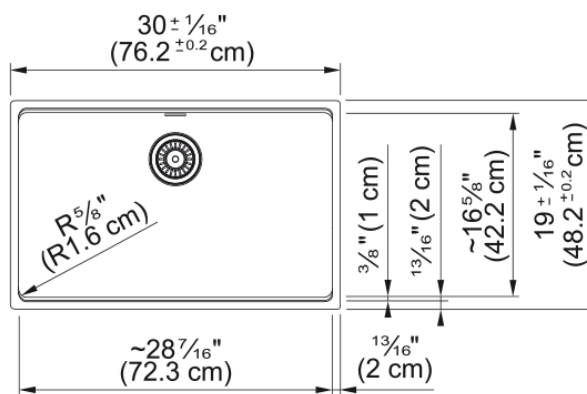

Maris Undermount Sink - MAG11028-CHA-S | 125.0687.155

30-in. x 19.0-in. Champagne Granite Single Bowl Kitchen Sink. Maris sinks are equipped with deep capacity bowls that can easily fit baking trays, pots, and pans to be washed with maximum ease. With our easy-to-use integrated ledge system, you'll accomplish more with your sink while making the most of your surrounding counter space. Our integrated antimicrobial Sanitized technology helps reduce odors and ensures safe protection against bacteria and mildew in your sink. The rear drain maximizes the usable surface of the bowl and creates extra cabinet space beneath the sink. Maris granite sinks are scratch-resistant, fade-resistant, and impact resistant and will retain their new appearance for years. Sink strainer assembly included.

Aspect

Sink type	Sink
Type of material	Granite
Number of bowls	1
Color	Champagne
Surface finish	None

Product Dimensions

Exterior size: right to left	30.008
Exterior size: front to back	18.976
Large bowl size: right to left	28.425
Large bowl size: front to back	16.614
Large bowl: depth	9.488

Installation

Minimum cabinet size	33"
----------------------	-----

Product specifications

Installation type	Undermount
Drain hole	3 1/2"
Position of drainer	No drainer

Product identification

Product brand	FRANKE
Product family	Maris
Collection	Maris
Certified by	IAPMO