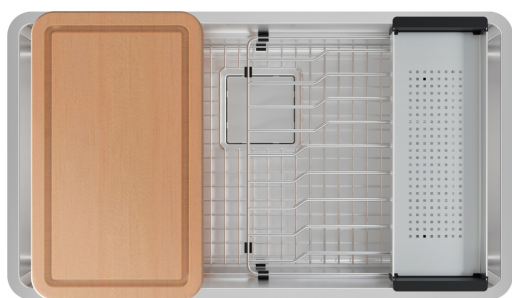

Pescara Undermount Sink - PTX110-31-WKC | 122.0672.209

32.5-in. x 18.56-in. 18 Gauge Stainless Steel Single Bowl Kitchen Sink. The Pescara Workcenter sink is a fully equipped built-in kitchen workstation. The space-saving integrated kitchen tools offer plenty of room for prepping over your sink, freeing up counter space for other cooking activities. Crafted from 18-gauge stainless steel with smooth corners, this workcenter sink is low maintenance and easy to clean.

Aspect

Sink type	Sink
Type of material	Stainless steel
Number of bowls	1
Color	Steel
Surface finish	Silk

Product Dimensions

Exterior size: right to left	32.575
Exterior size: front to back	18.181
Large bowl size: right to left	30.984
Large bowl size: front to back	16.969
Large bowl: depth	9.488

Installation

Minimum cabinet size	36"
----------------------	-----

Product specifications

Installation type	Undermount
Drain hole	3 1/2"
Position of drainer	No drainer

Product identification

Product brand	FRANKE
Product family	None
Collection	Pescara
Certified by	IAPMO