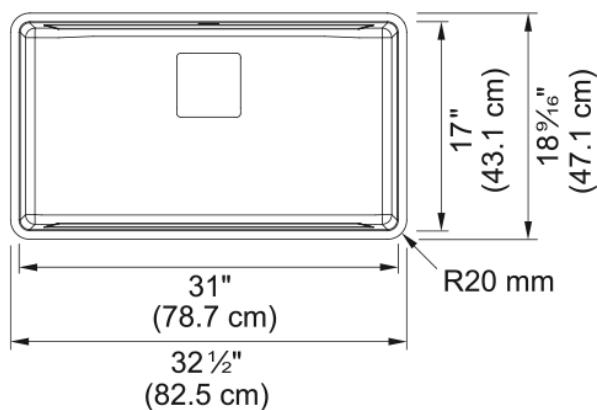

Pescara Undermount Sink - PTX110-31-WKC | 122.0672.209

32.5-in. x 18.56-in. 18 Gauge Stainless Steel Single Bowl Kitchen Sink. The Pescara Workcenter sink is a fully equipped built-in kitchen workstation. The space-saving integrated kitchen tools offer plenty of room for prepping over your sink, freeing up counter space for other cooking activities. Crafted from 18-gauge stainless steel with smooth corners, this workcenter sink is low maintenance and easy to clean.

Aspect

Sink type	Sink
Type of material	Stainless steel
Number of bowls	1
Color	Steel
Surface finish	Silk

Product Dimensions

Exterior size: right to left	32.575
Exterior size: front to back	18.181
Large bowl size: right to left	30.984
Large bowl size: front to back	16.969
Large bowl: depth	9.488

Installation

Minimum cabinet size	36"
----------------------	-----

Product specifications

Installation type	Undermount
Drain hole	3 1/2"
Position of drainer	No drainer

Product identification

Product brand	FRANKE
Product family	None
Collection	Pescara
Certified by	IAPMO