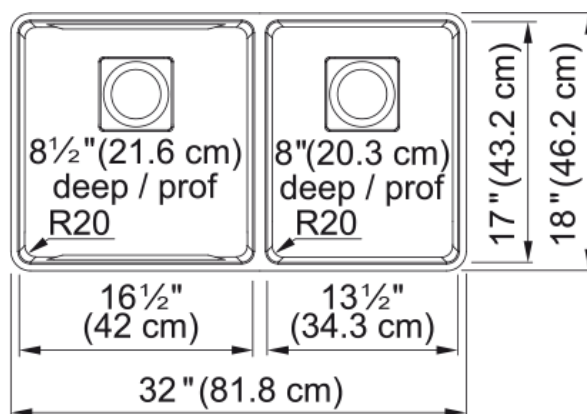

Pescara Undermount Sink - PTX160-31-CA | 122.0638.280

32.0-in. x 18.0-in. 18 Gauge Stainless Steel Double Bowl Kitchen Sink. Pescara delivers timeless appeal by evoking clean lines, generous dimensions, and a seamless drain cover to create a refined oasis and luxurious atmosphere, for the ultimate livable kitchen. Crafted from 18-gauge stainless steel with smooth corners, this sink is low maintenance and easier to clean. Pescara sinks are equipped with a level of functionality and performance that maximizes usability for the home chef or kitchen connoisseur. Available in a variety of sizes from bar to prep to full sized kitchen sinks, there is a Pescara sink for every cooking level and style. Sink strainer assembly included.

Aspect

| | |
|------------------|-----------------|
| Sink type | Sink |
| Type of material | Stainless steel |
| Number of bowls | 2 |
| Color | Steel |
| Surface finish | Pearl |

Product Dimensions

| | |
|--------------------------------|--------|
| Exterior size: right to left | 32.205 |
| Exterior size: front to back | 18.181 |
| Large bowl size: right to left | 16.535 |
| Large bowl size: front to back | 17 |
| Large bowl: depth | 8.504 |
| Small bowl size: right to left | 13.504 |
| Small bowl size: front to back | 17 |
| Small bowl: depth | 7.992 |

Installation

| | |
|----------------------|-----|
| Minimum cabinet size | 33" |
|----------------------|-----|

Product specifications

| | |
|---------------------|------------|
| Installation type | Undermount |
| Drain hole | 3 1/2" |
| Position of drainer | No drainer |