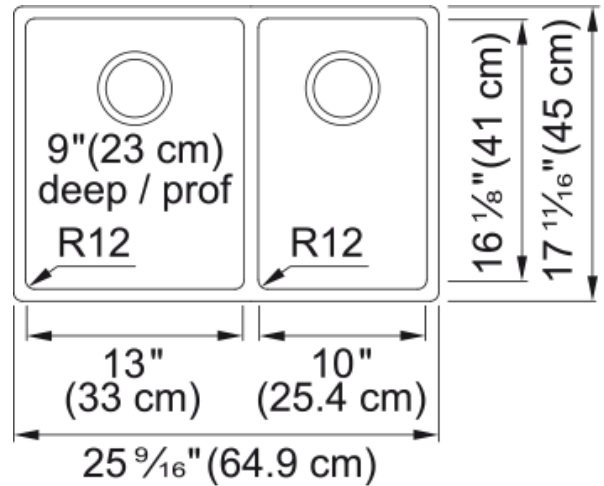

Cube Undermount Sink - CUX160-24-CA | 122.0631.560

Elevate your kitchen experience with the Cube Series from Franke - a hand-crafted undermount sink collection that seamlessly marries Swiss precision with contemporary elegance. Our Cube sinks redefine sophistication with a smooth bowl design, providing a clean, modern aesthetic that effortlessly complements your kitchen decor. The easy-to-clean Pearl finish enhances the sink's visual appeal and simplifies maintenance, resisting stains and water spots for a lasting, pristine shine. Transform your kitchen into a haven of style and functionality with the Cube Series - where precision, design, and ease-of-use converge for an exceptional sink experience.

Aspect

Sink type	Sink
Type of material	Stainless steel
Number of bowls	1,5
Color	Steel
Surface finish	Pearl

Product Dimensions

Exterior size: right to left	25.575
Exterior size: front to back	17.717
Large bowl size: right to left	12.992
Large bowl size: front to back	16.142
Large bowl: depth	9.055
Small bowl size: right to left	10
Small bowl size: front to back	16.142
Small bowl: depth	9.055

Installation

Minimum cabinet size	27"

Product specifications

Installation type	Undermount
Drain hole	3 1/2"
Position of drainer	No drainer

Product identification

Product brand	FRANKE
Product family	Maris
Collection	Cube
Certified by	IAPMO