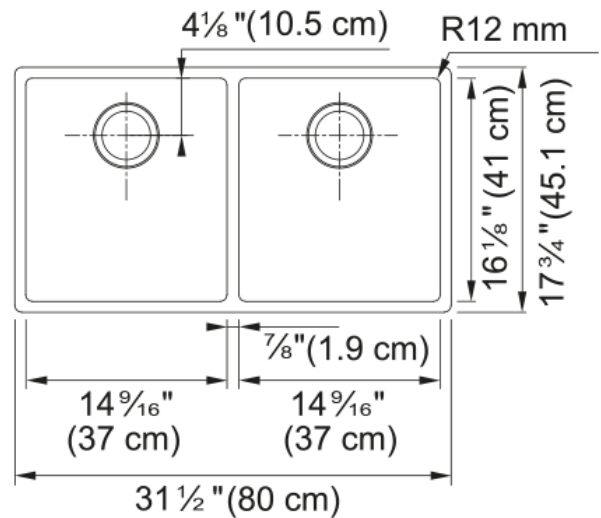

Cube Undermount Sink - CUX120-CA | 122.0577.780

Elevate your kitchen experience with the Cube Series from Franke - a hand-crafted undermount sink collection that seamlessly marries Swiss precision with contemporary elegance. Our Cube sinks redefine sophistication with a smooth bowl design, providing a clean, modern aesthetic that effortlessly complements your kitchen decor. The easy-to-clean Pearl finish enhances the sink's visual appeal and simplifies maintenance, resisting stains and water spots for a lasting, pristine shine. Transform your kitchen into a haven of style and functionality with the Cube Series - where precision, design, and ease-of-use converge for an exceptional sink experience.

Aspect

Sink type	Sink
Type of material	Stainless steel
Number of bowls	2
Product color	Steel
Surface finish	Pearl

Product Dimensions

Length (right to left)	31.496
Width (front to back)	17.717
Large bowl size: right to left	14.567
Large bowl size: front to back	16.142
Large bowl: depth	9.055
Small bowl size: right to left	14.567
Small bowl size: front to back	16.142
Small bowl: depth	9.055

Installation

Minimum cabinet size	33"

Product specifications

Installation type	Undermount
Drain hole	3 1/2"
Position of drainer	No drainer
Bowl 1: accessory ledge	no
Bowl 2: accessory ledge	No
Active Twist Compatibility	No

Product identification

Brand	FRANKE