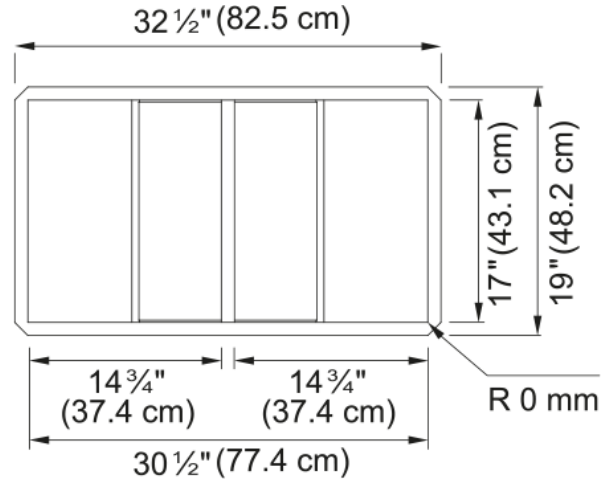

Crystal Undermount Sink - CLV120-33-CA | 122.0561.774

Franke Crystal 32.5-in. x 19-in. 16 Gauge Stainless Steel Undermount Double Bowl Kitchen Sink. Designed with beauty in mind, water cascades along a durable, removable drain cover and disappears into the invisible drain. Made of 16 gauge stainless steel with a Diamond finish that will retain its beauty for many years. The robust sound-damping system reduces the noise caused by a garbage disposal or running water. A Black tempered glass drain cover creates an even, flat surface in the bottom of the sink. Sink strainer assembly included.

Aspect

| | |
|------------------|-----------------|
| Sink type | Sink |
| Type of material | Stainless steel |
| Number of bowls | 2 |
| Color | Steel |
| Surface finish | Silk |

Product Dimensions

| | |
|--------------------------------|--------|
| Exterior size: right to left | 32.5 |
| Exterior size: front to back | 19.016 |
| Large bowl size: right to left | 14.37 |
| Large bowl size: front to back | 17 |
| Large bowl: depth | 9 |
| Small bowl size: right to left | 14.37 |
| Small bowl size: front to back | 17 |
| Small bowl: depth | 9 |

Installation

| | |
|----------------------|-----|
| Minimum cabinet size | 36" |
|----------------------|-----|

Product specifications

| | |
|---------------------|------------|
| Installation type | Undermount |
| Drain hole | 3 1/2" |
| Position of drainer | No drainer |