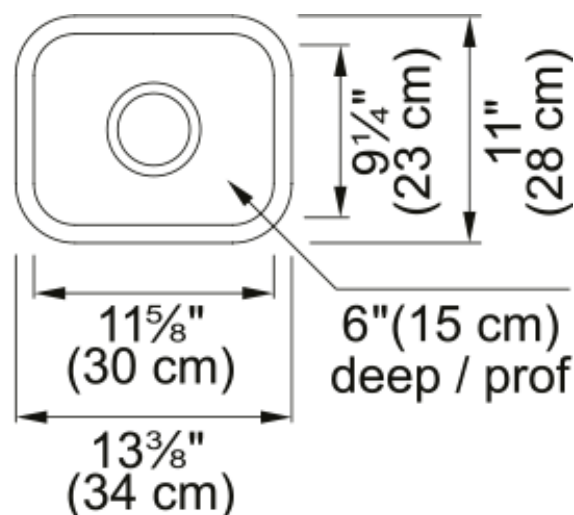

## Steel Queen Undermount Sink QSU1113-6 | 122.0311.979

Steel Queen 13.38-in x 11-in Undermount Single Bowl Stainless Steel Hospitality Sink. This stainless steel sink is the perfect choice for a home renovator looking to update a home bar or add additional prep space in the kitchen. Designed for performance with smooth edges and a bright satin finish that will stand up to everyday tasks. Steel Queen sinks are made from durable 20-gauge stainless steel with a finish that will stand up to the demands of everyday life. Backed with a limited lifetime warranty, you can trust that this Kindred sink will provide you with reliable performance for years to come.

### Product Dimensions

Length (right to left)	13.386
Width (front to back)	10.945
Large bowl size: right to left	11.614
Large bowl size: front to back	9.252
Large bowl: depth	5.984

### Installation

Minimum cabinet size	15"
----------------------	-----