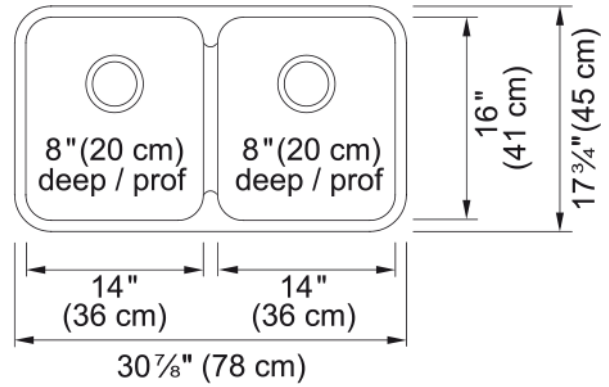

## Steel Queen Undermount Sink QDUA1831-8 | 122.0187.705

Steel Queen 30.88-in x 17.75-in Undermount Double Bowl Stainless Steel Kitchen Sink. For versatile durability at a great value, a Kindred Steel Queen undermount single bowl sink will evoke an essence of charm in your kitchen. Designed for performance with smooth edges and a bright satin finish that will stand up to everyday tasks. Steel Queen sinks are made from durable 20-gauge stainless steel with a finish that will stand up to the demands of everyday life. Backed with a limited lifetime warranty, you can trust that this Kindred sink will provide you with reliable performance for years to come.

### Product Dimensions

Length (right to left)	30.866
Width (front to back)	17.717
Large bowl size: right to left	14
Large bowl size: front to back	16
Large bowl: depth	7.992
Small bowl size: right to left	14
Small bowl size: front to back	16
Small bowl: depth	7.992

### Installation

Minimum cabinet size	33"
----------------------	-----