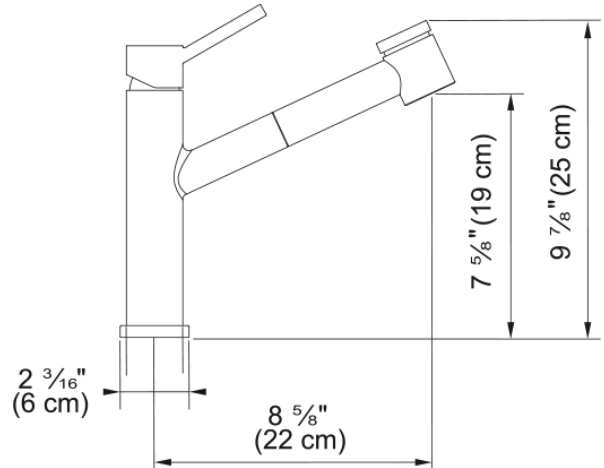

Steel Pull-Out Faucet - STL-PO-GLD | 115.0689.827

9-in Single Handle Pull-Out Kitchen Faucet in Gold. This practical faucet features an ergonomic pull-out dual spray head and 150° swivel spout that delivers greater reach in and around the sink. Solid 304 stainless steel construction delivers corrosion resistance inside and out. The durable PVD finish is resistant to scratching and the color never fades, even with frequent cleaning. ADA and AB100 compliant.

Aspect

Spout type	Medium spout
Color	Gold
Type of material	Stainless steel 304
Flexible pullout hose material	Textile
Spray head material	Stainless steel

Product Dimensions

Faucet hole diameter	35 mm
Cartridge dimension	35 mm

Installation

Mounting type	Shank
Water supply hose connection	1/2"
Water supply hose length	800 mm

Product specifications

Pressure	High pressure
Faucet type	Spray
Faucet operation	Top lever
Faucet rotation	180°