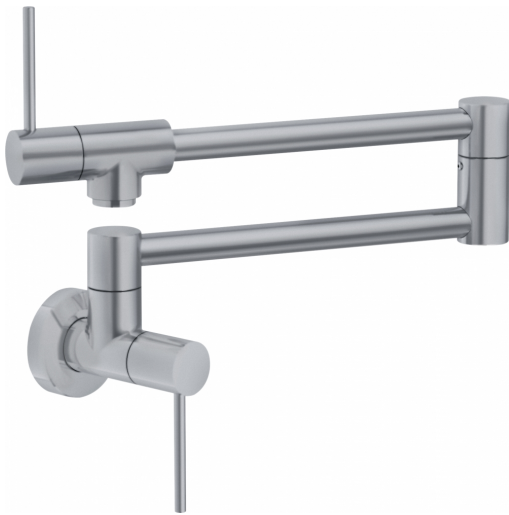

Pescara Pot Filler - PF4480 | 115.0482.424

Pescara Satin Nickel Two Handle Wall Mounted Pot Filler. A 180-degree spout swivel range provides ample reach and rotation for filling large pots on stovetops. Solid brass construction ensures long-lasting performance. Two handles offer control at the point of use and wall.

Aspect

Spout type	L - spout
Product color	Satin nickel
Type of material	Brass

Product Dimensions

Faucet hole diameter	35 mm
----------------------	-------

Installation

Mounting type	Shank
Water supply hose connection	1/2"
Water supply hose length	25.59 in

Product specifications

Pressure	High pressure
Faucet type	Pot filler
Faucet operation	Dual Lever
Faucet rotation	180°

Product identification

Brand	FRANKE
Product family	None
Collection	Pescara

Features

Water saving feature	Yes
Type of aerator	Honeycomb