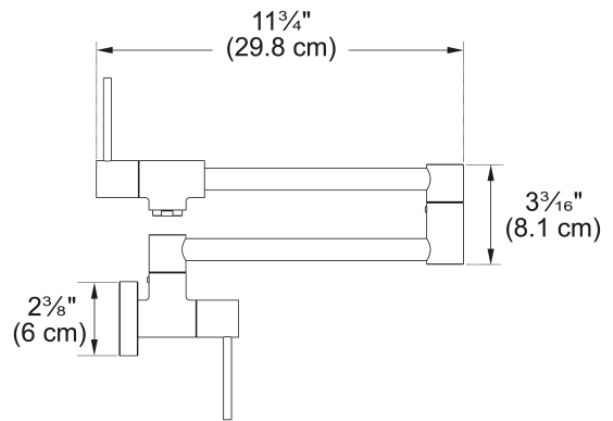

Pescara Pot Filler - PF4480 | 115.0482.424

Pescara Satin Nickel Two Handle Wall Mounted Pot Filler. A 180-degree spout swivel range provides ample reach and rotation for filling large pots on stovetops. Solid brass construction ensures long-lasting performance. Two handles offer control at the point of use and wall.

Aspect

Spout type	L - spout
Product color	Satin nickel
Type of material	Brass

Product Dimensions

Faucet hole diameter	35 mm
----------------------	-------

Installation

Mounting type	Shank
Water supply hose connection	1/2"
Water supply hose length	25.59 in

Product specifications

Pressure	High pressure
Faucet type	Pot filler
Faucet operation	Dual Lever
Faucet rotation	180°

Product identification

Brand	FRANKE
Product family	None
Collection	Pescara

Features

Water saving feature	Yes
Type of aerator	Honeycomb